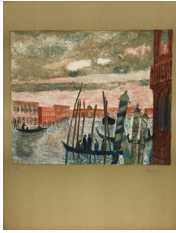

**Guy BARDONE (French, 1927 - 2015)**

*Le gros oliviers*, 1985

Signed lower right in pencil, "Bardone"

Limited edition French lithograph

Image size: 19 x 23.5 in

Sheet size: 22.125 x 29.5 in

55.9 x 74.9 cm

25 artist's proofs (AP 10/25)

(F9063)

4

**Guy BARDONE (French, 1927 - 2015)**

*Venice, 1973*

Signed lower right in pencil, "Bardone"

Limited edition French lithograph

28 x 21.75 in

71.1 x 55.2 cm